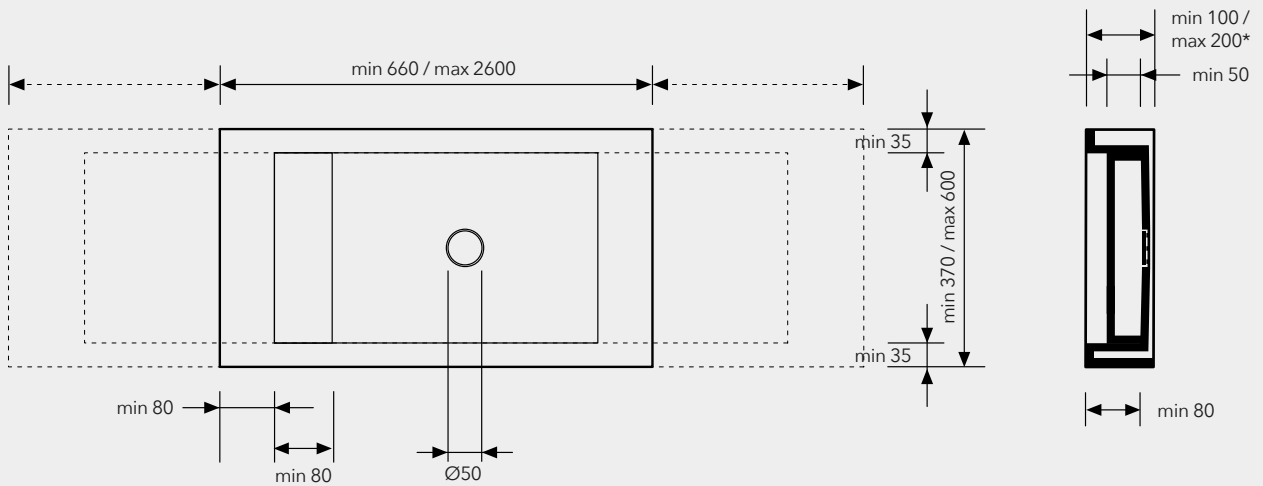

INTEGRATED

Washbasin integrated in the top of a wall mounted cabinet. The depth and width of the top are completely custom. The washbasin is supported by the cabinet. Height of the top is 12mm.

ON TOP OF A CABINET / SHELF

WALL MOUNTED / INTEGRATED

* The thickness of the top with an integrated Basic washbasin is 12mm.

ON TOP OF A CABINET / SHELF

WALL MOUNTED / INTEGRATED

* The thickness of the top with an integrated Basic washbasin is 12mm.

WALL MOUNTED

Combine the Level washbasin with our Divide Hi-Macs inlay platform, dividing the basin in two and/or covering the drain. The slot at the bottom allows water to run through. The Platform is removable, making it easy to clean the drain. The example below illustrates the flexibility of the Level washbasin and demonstrates the Divide inlay platform.