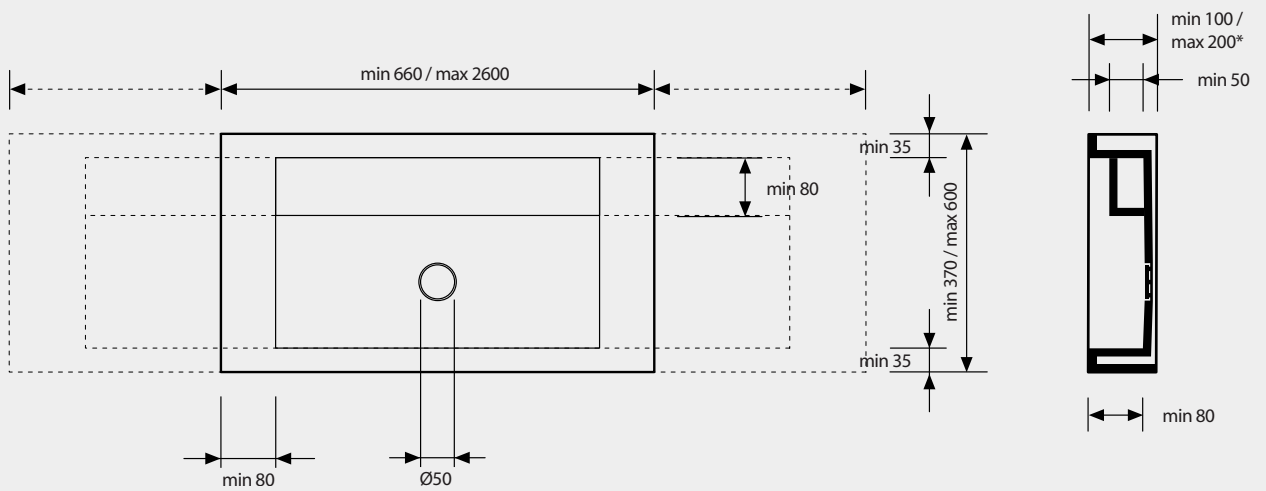

FEATURES

- + 100% made to measure washbasin
- + Position the plateau at the sides or back of the basin
- + Available as wall mounted, top mounted or integrated washbasin
- + Matching HI-MACS flush drain included (non closable)
- + Including mounting brackets when wall hung

WALL MOUNTED

Mounted on the wall with brackets. Available with or without a wall mounted cabinet. The depth and width of the countertop and height of the edges are completely custom.

TOP MOUNTED

Mounted on top of a wall mounted cabinet or shelf. The depth and width of the countertop and height of the edges are completely custom. the washbasin is supported by the cabinet or shelf, no brackets required.

INTEGRATED

Washbasin integrated in the top of a wall mounted cabinet. The depth and width of the top are completely custom. The washbasin is supported by the cabinet. Height of the top is 12mm.

ON TOP OF A CABINET / SHELF

WALL MOUNTED / INTEGRATED

* The thickness of the top with an integrated Basic washbasin is 12mm.

ON TOP OF A CABINET / SHELF

WALL MOUNTED / INTEGRATED

* The thickness of the top with an integrated Basic washbasin is 12mm.