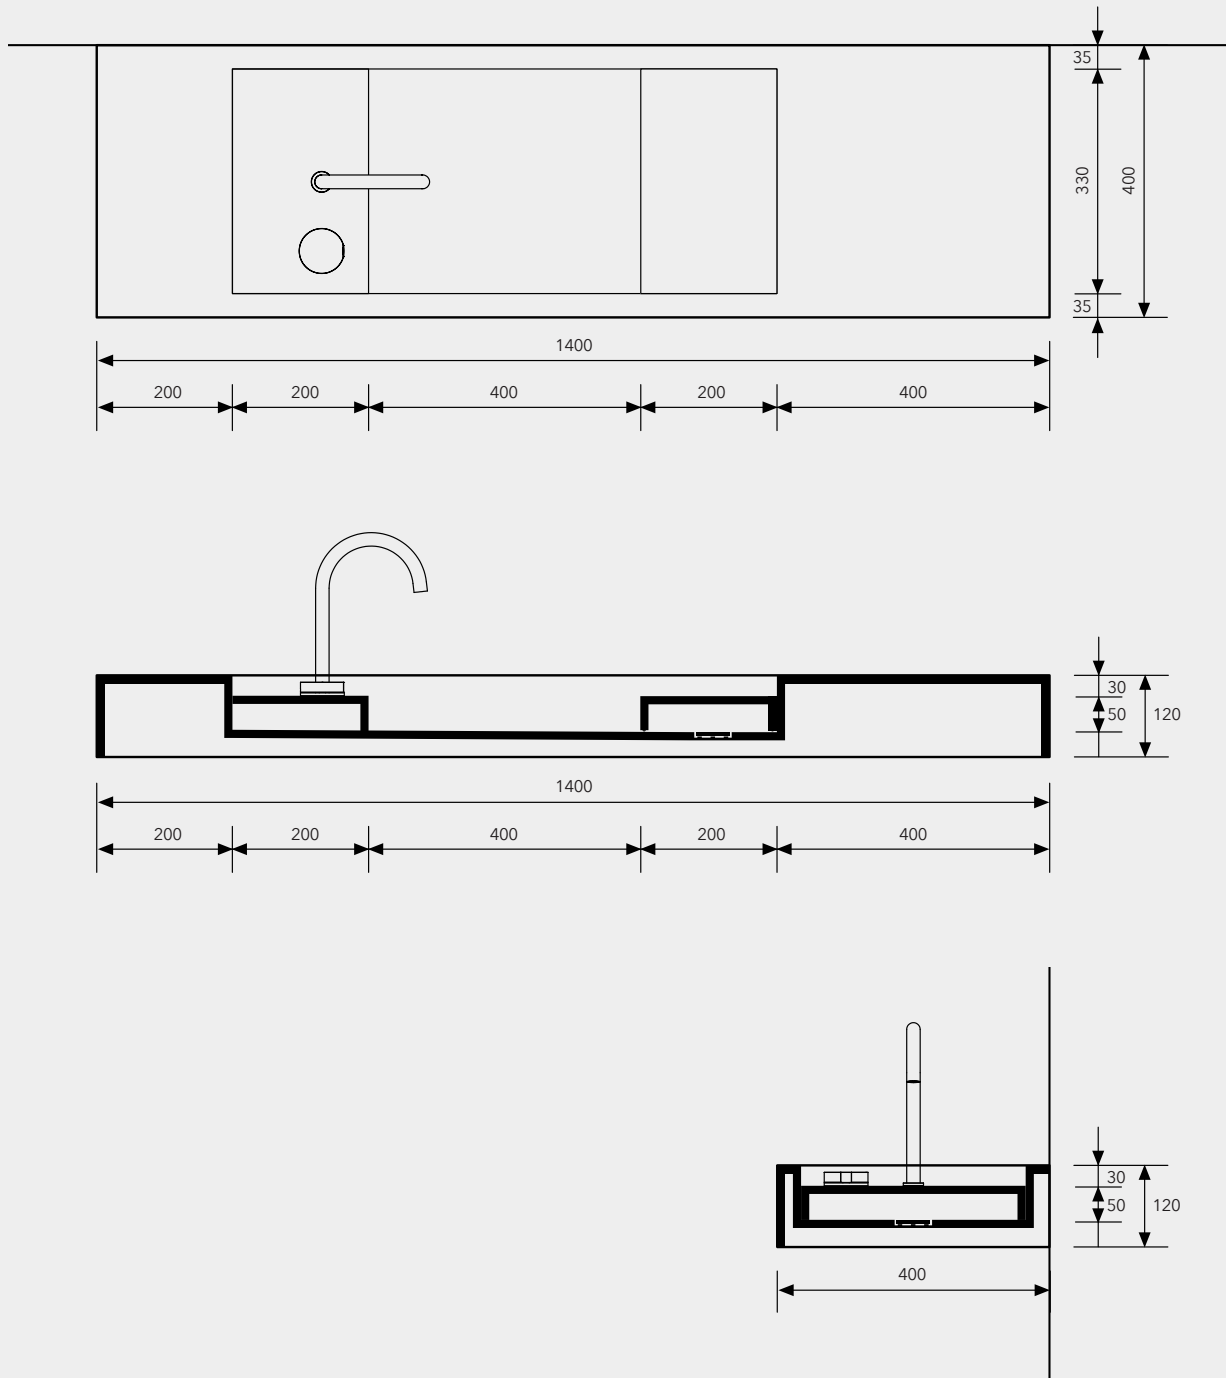

FEATURES

- + 100% made to measure washbasin
- + Position the plateau at the sides or back of the basin
- + Available as wall mounted, top mounted or integrated washbasin
- + Matching HI-MACS flush drain included (non closable)
- + Including mounting brackets when wall hung

INTEGRATED

Washbasin integrated in the top of a wall mounted cabinet. The depth and width of the top are completely custom. The washbasin is supported by the cabinet. Height of the top is 12mm.

ON TOP OF A CABINET / SHELF

WALL MOUNTED / INTEGRATED

* The thickness of the top with an integrated Basic washbasin is 12mm.

ON TOP OF A CABINET / SHELF

WALL MOUNTED / INTEGRATED

* The thickness of the top with an integrated Basic washbasin is 12mm.

WALL MOUNTED

Combine the Level washbasin with our Divide Hi-Macs inlay platform, dividing the basin in two and/or covering the drain. The slot at the bottom allows water to run through. The Platform is removable, making it easy to clean the drain. The example below illustrates the flexibility of the Level washbasin and demonstrates the Divide inlay platform.