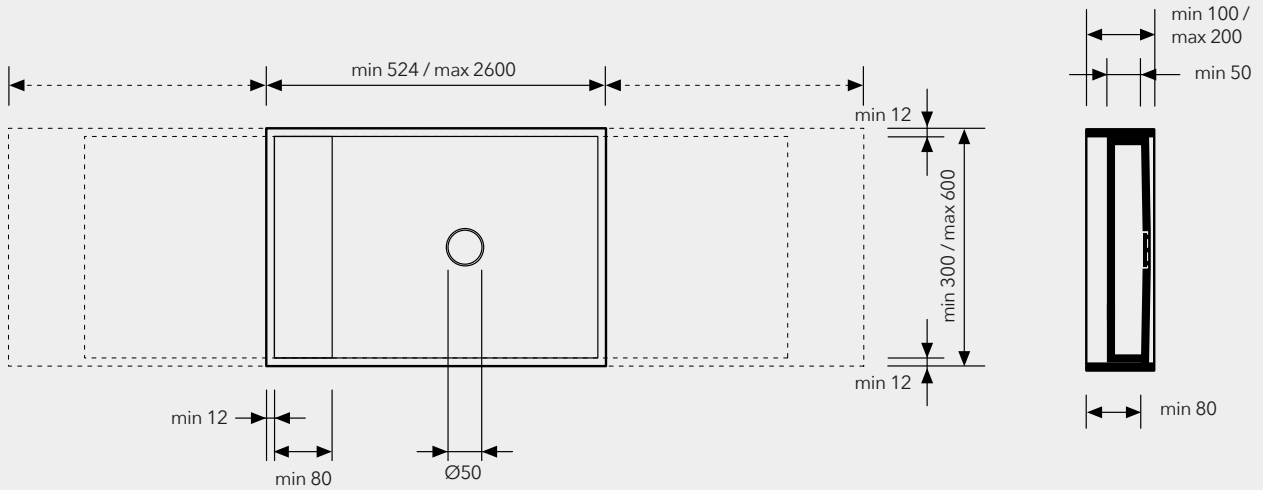

WALL MOUNTED

Mounted on the wall with brackets. Available with or without a wall mounted cabinet. The depth and width of the countertop and height of the edges are completely custom.

TOP MOUNTED

Mounted on top of a wall mounted cabinet or shelf. The depth and width of the countertop and height of the edges are completely custom. the washbasin is supported by the cabinet or shelf, no brackets required.

INTEGRATED

Washbasin integrated in the top of a wall mounted cabinet. The depth and width of the top are completely custom. The washbasin is supported by the cabinet. Height of the top is 12mm.

ON TOP OF A CABINET / SHELF

WALL MOUNTED / INTEGRATED

* The thickness of the top with an integrated Basic washbasin is 12mm.

ON TOP OF A CABINET / SHELF

WALL MOUNTED / INTEGRATED

* The thickness of the top with an integrated Basic washbasin is 12mm.

WALL MOUNTED

Combine the Level washbasin with our Divide Hi-Macs inlay platform, dividing the basin in two and/or covering the drain. The slot at the bottom allows water to run through. The Platform is removable, making it easy to clean the drain. The example below illustrates the flexibility of the Level washbasin and demonstrates the Divide inlay platform.