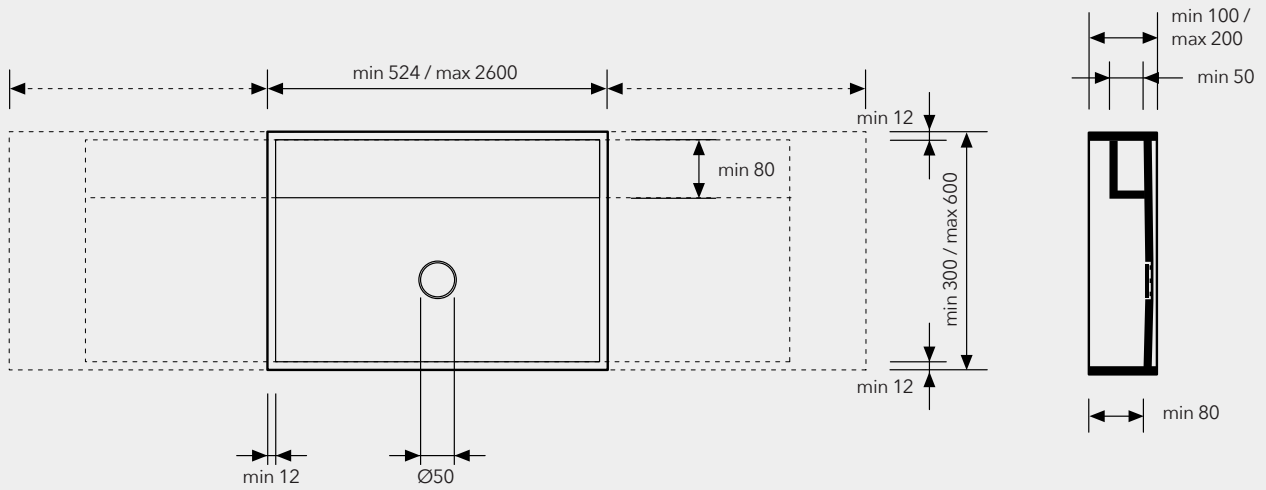

WALL MOUNTED

Mounted on the wall with brackets. Available with or without a wall mounted cabinet. The depth and width of the countertop and height of the edges are completely custom.

TOP MOUNTED

Mounted on top of a wall mounted cabinet or shelf. The depth and width of the countertop and height of the edges are completely custom. the washbasin is supported by the cabinet or shelf, no brackets required.

INTEGRATED

Washbasin integrated in the top of a wall mounted cabinet. The depth and width of the top are completely custom. The washbasin is supported by the cabinet. Height of the top is 12mm.

ON TOP OF A CABINET / SHELF

WALL MOUNTED / INTEGRATED

* The thickness of the top with an integrated Basic washbasin is 12mm.

ON TOP OF A CABINET / SHELF

WALL MOUNTED / INTEGRATED

* The thickness of the top with an integrated Basic washbasin is 12mm.

WALL MOUNTED

Combine the Level washbasin with our Divide Hi-Macs inlay platform, dividing the basin in two and/or covering the drain. The slot at the bottom allows water to run through. The Platform is removable, making it easy to clean the drain. The example below illustrates the flexibility of the Level washbasin and demonstrates the Divide inlay platform.